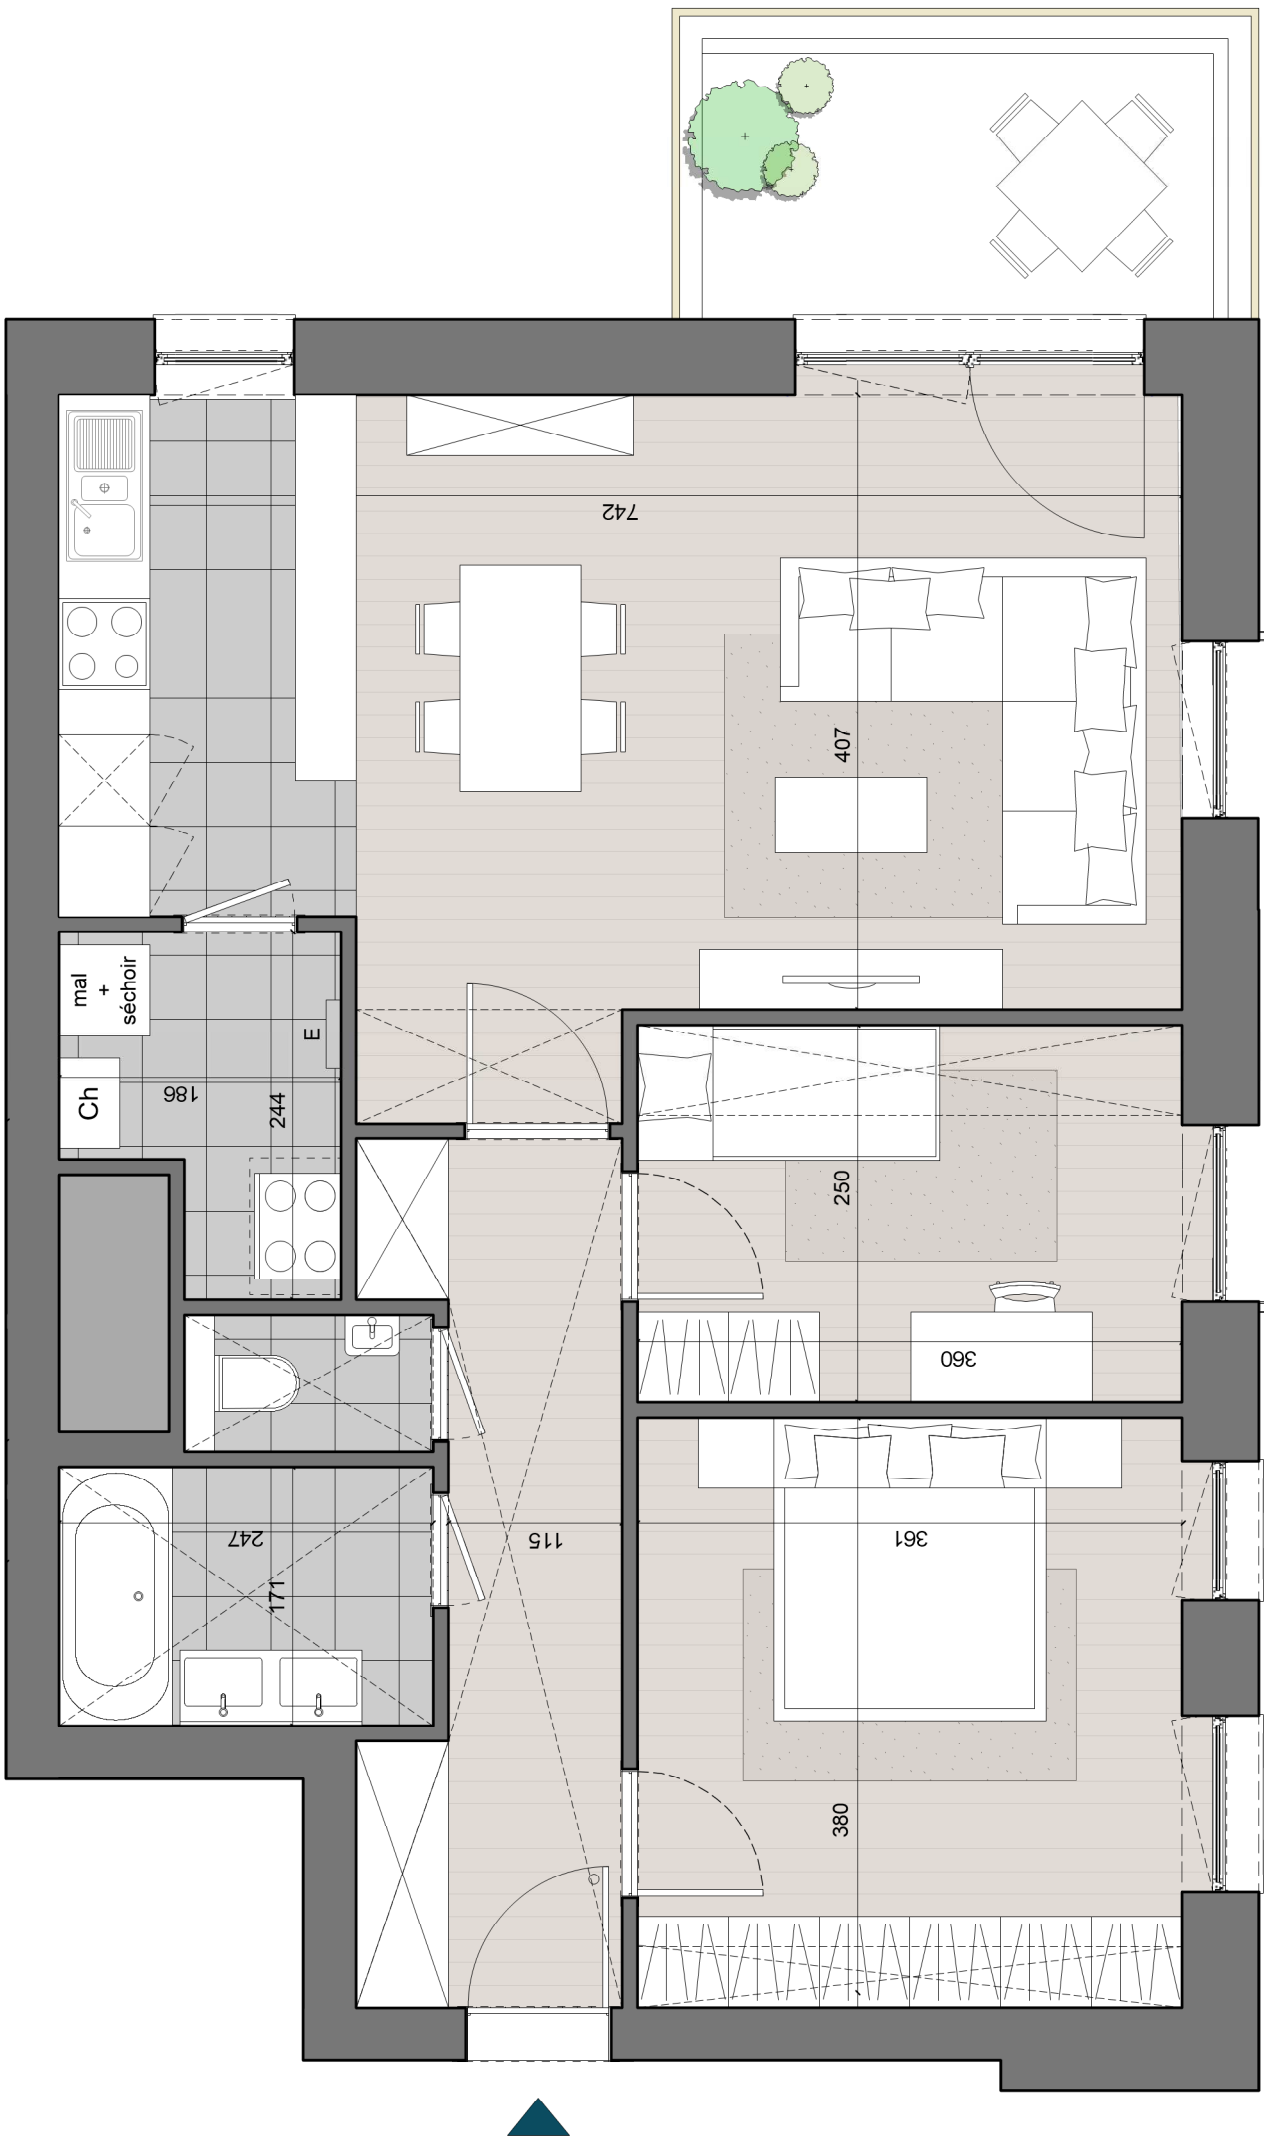

See commercial specifications and basic act. For all information concerning the technical services, see specific building drawings and commercial specifications. Kitchens are for reference only, please consult specific kitchen drawings.

index 13.05/2019