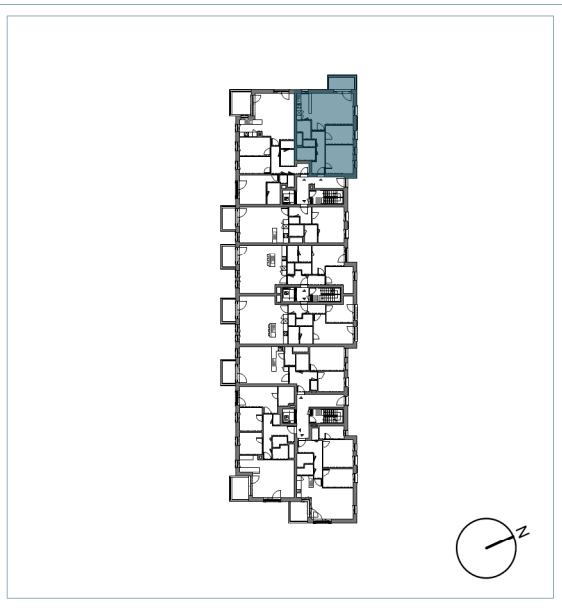

# les hauts prés

Bâtiment

COSMOS - L1

Appartement

C33

 L1	 3/4	 2
 1	 88,6m <sup>2</sup>	 7,5 m <sup>2</sup>

Situation

See commercial specifications and basic act. For all information concerning the technical services, see specific building drawings and commercial specifications. Kitchens are for reference only, please consult specific kitchen drawings.