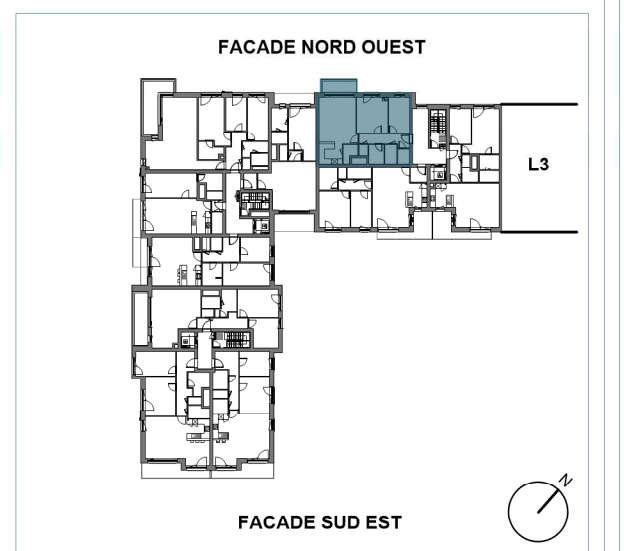

# les hauts prés

Bâtiment OXALYS - L2.1

Appartement A21

 L2.1	 2/4	 2
 2	 88,0 m <sup>2</sup>	 6,0 m <sup>2</sup>

Situation

See commercial specifications and basic act. For all information concerning the technical services, see specific building drawings and commercial specifications. Kitchens are for reference only, please consult specific kitchen drawings.