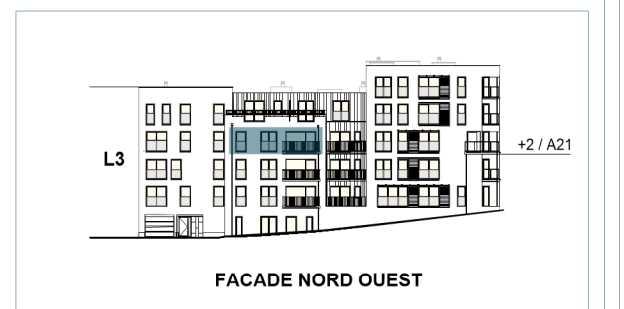

# les hauts prés

Bâtiment OXALYS - L2.1

Appartement A21

 L2.1	 2/4	 2
 2	 88,0 m <sup>2</sup>	 6,0 m <sup>2</sup>

Situation

See commercial specifications and basic act. For all information concerning the technical services, see specific building drawings and commercial specifications. Kitchens are for reference only, please consult specific kitchen drawings.