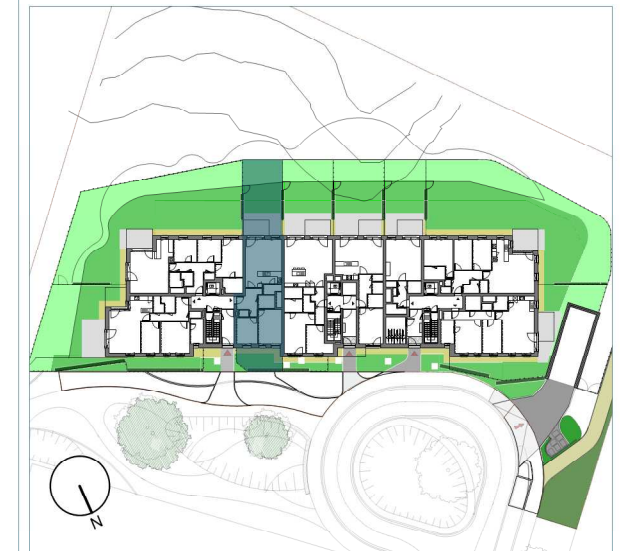

les hauts prés

Bâtiment COSMOS - L1

Appartement A03

 L1	 0/4	 2
 1	 84,0 m ²	 14,5 m ²

Situation

JARDIN

See commercial specifications and basic act. For all information concerning the technical services, see specific building drawings and commercial specifications. Kitchens are for reference only, please consult specific kitchen drawings.